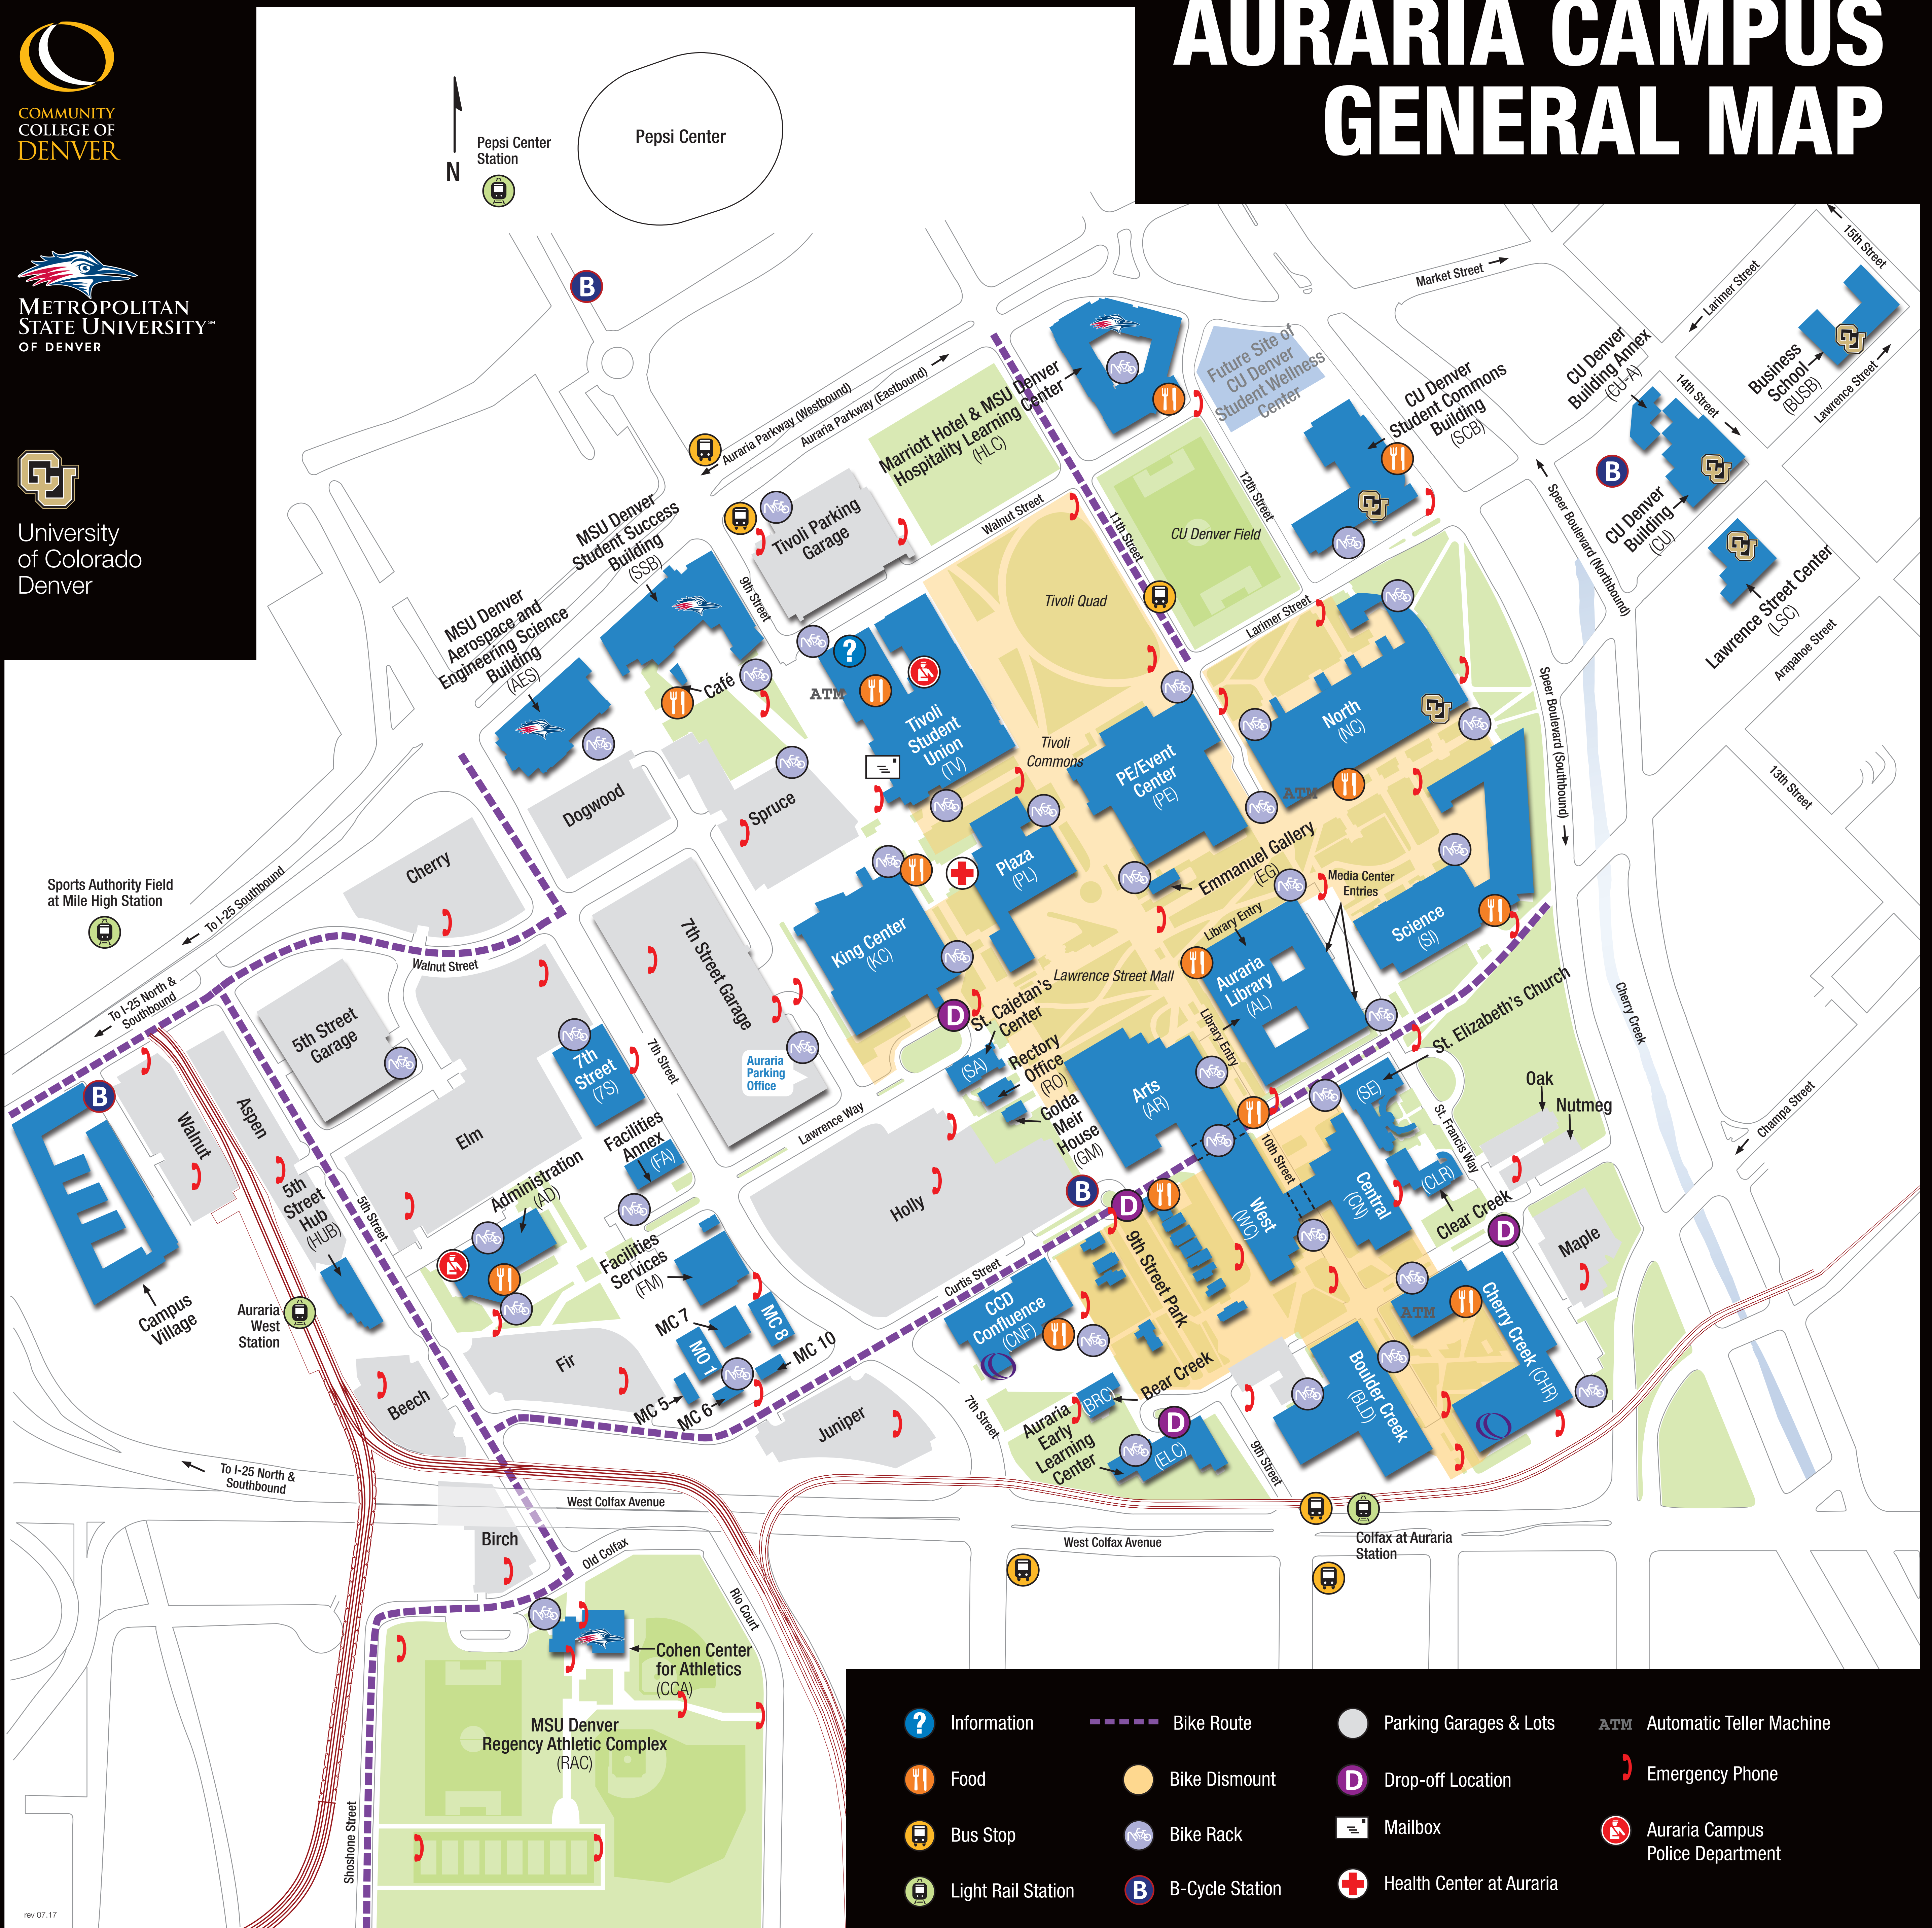

COMMUNITY COLLEGE OF DENVER

METROPOLITAN STATE UNIVERSITY OF DENVER

University of Colorado Denver

AURARIA CAMPUS GENERAL MAP

- | | | | |
|--------------------|-----------------|--------------------------|----------------------------------|
| Information | Bike Route | Parking Garages & Lots | Automatic Teller Machine |
| Food | Bike Dismount | Drop-off Location | Emergency Phone |
| Bus Stop | Bike Rack | Mailbox | Auraria Campus Police Department |
| Light Rail Station | B-Cycle Station | Health Center at Auraria | |