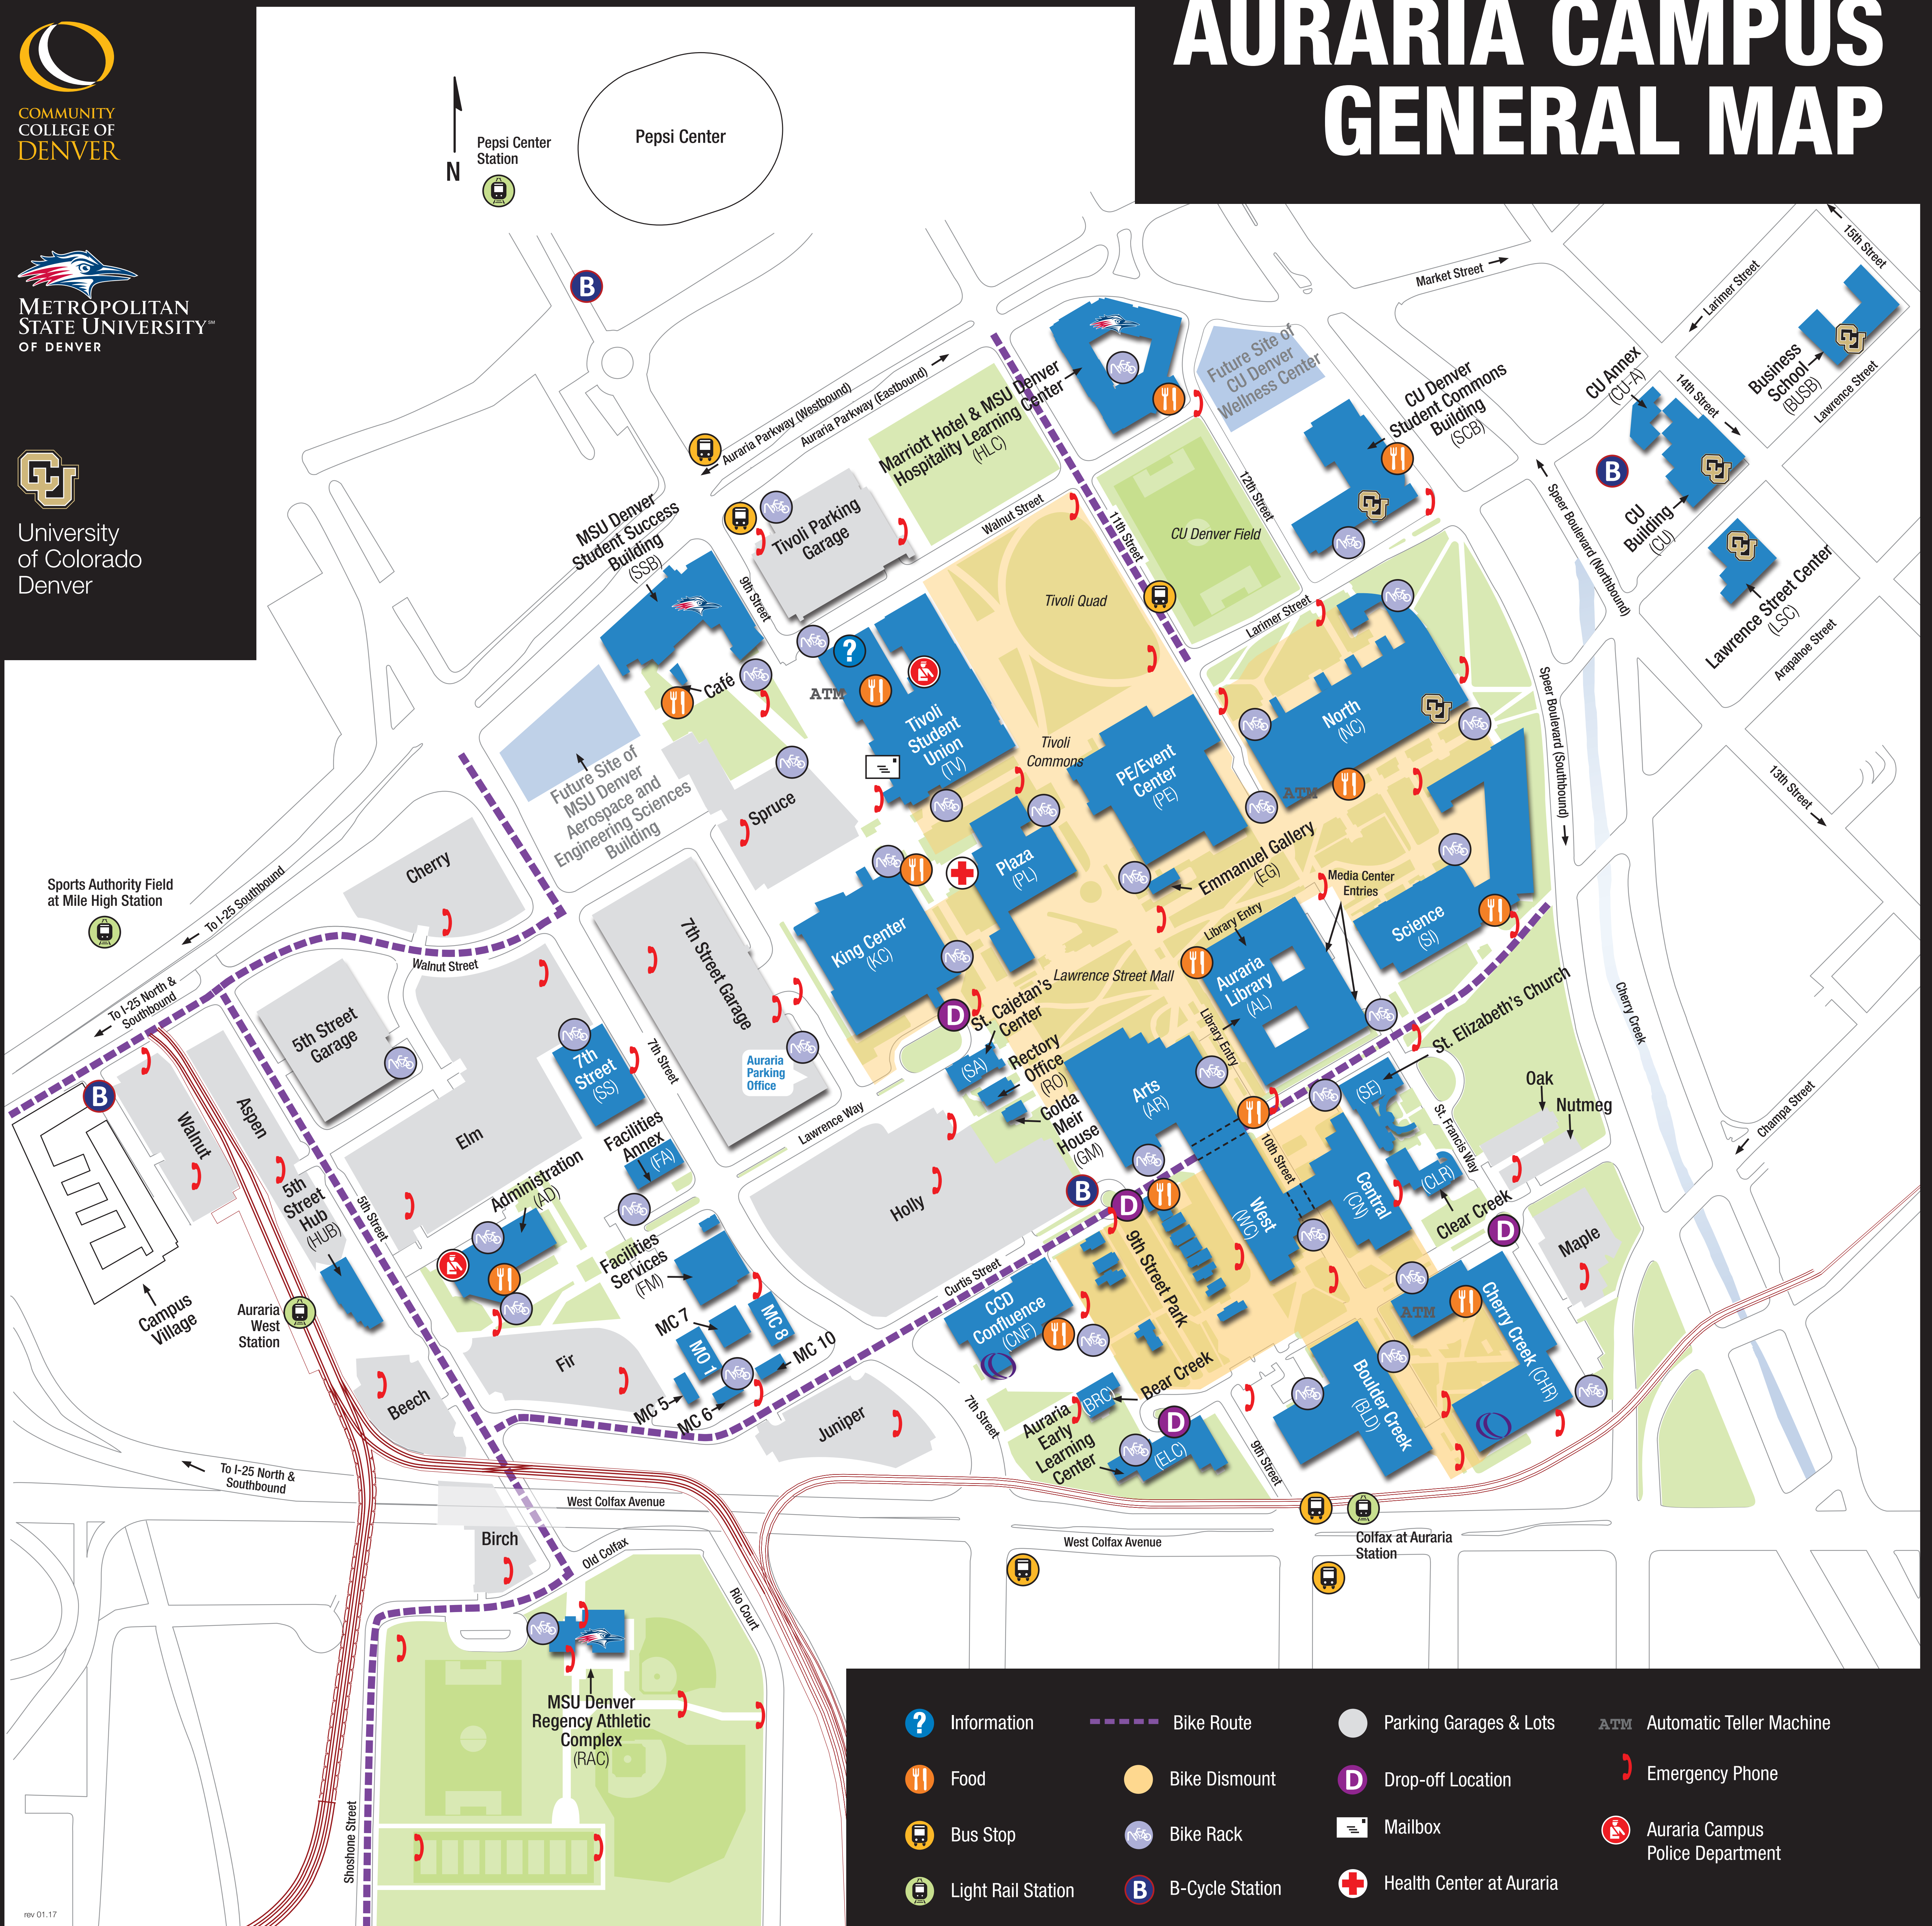

COMMUNITY COLLEGE OF DENVER

METROPOLITAN STATE UNIVERSITY OF DENVER

University of Colorado Denver

AURARIA CAMPUS GENERAL MAP

- Information
- Food
- Bus Stop
- Light Rail Station
- Bike Route
- Bike Dismount
- Bike Rack
- B-Cycle Station
- Parking Garages & Lots
- Drop-off Location
- Mailbox
- Health Center at Auraria
- ATM Automatic Teller Machine
- Emergency Phone
- Auraria Campus Police Department