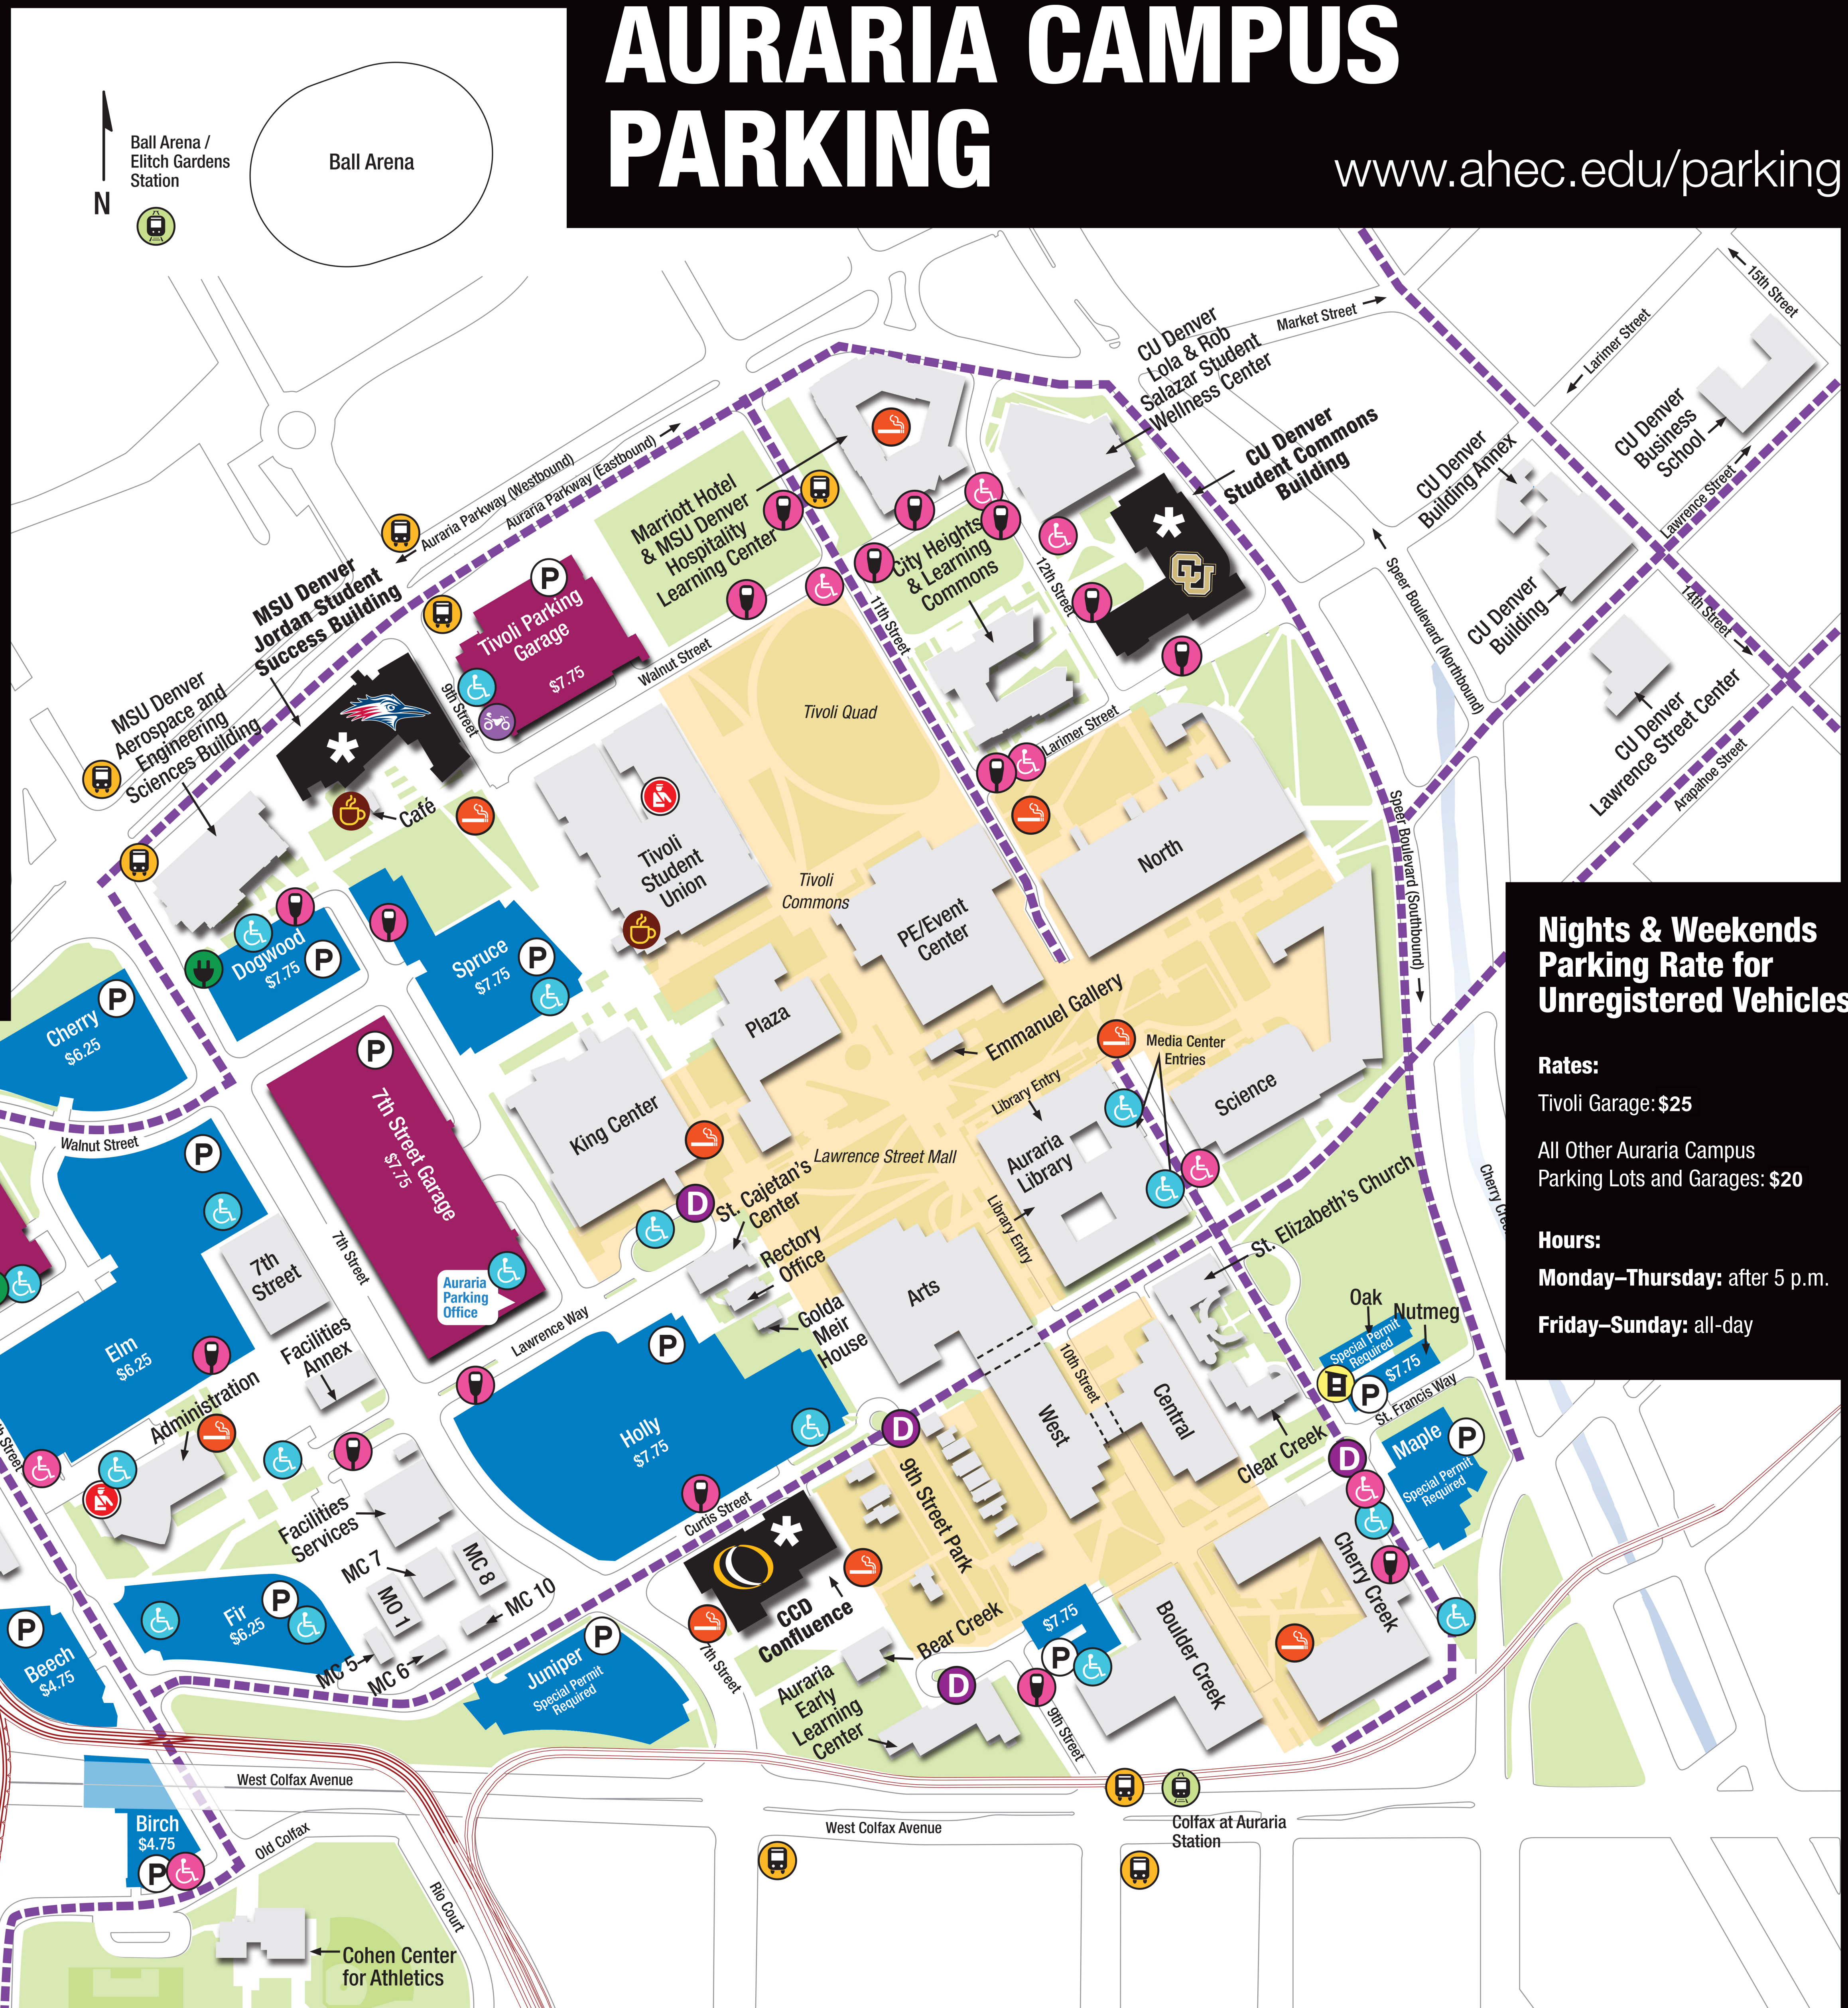

AURARIA CAMPUS PARKING

www.ahec.edu/parking

-  Admissions Offices
-  Bus Stop
-  Light Rail Station
-  Bike Route
-  Bike Dismount
-  Parking Lots
-  Parking Garages
-  Parking for Persons with Disabilities
-  Parking Meters for Persons with Disabilities
-  Parking Meters
-  Drop-off Location
-  Auraria Campus Police Department
-  Smoking Zones
-  Motorcycle Parking
-  Attended Lot
-  Electric Car Charging Station

Nights & Weekends Parking Rate for Unregistered Vehicles

Rates:
 Tivoli Garage: \$25
 All Other Auraria Campus Parking Lots and Garages: \$20

Hours:
Monday–Thursday: after 5 p.m.
Friday–Sunday: all-day

Office of Admissions
 Confluence Building
 303-352-3166
www.ccd.edu